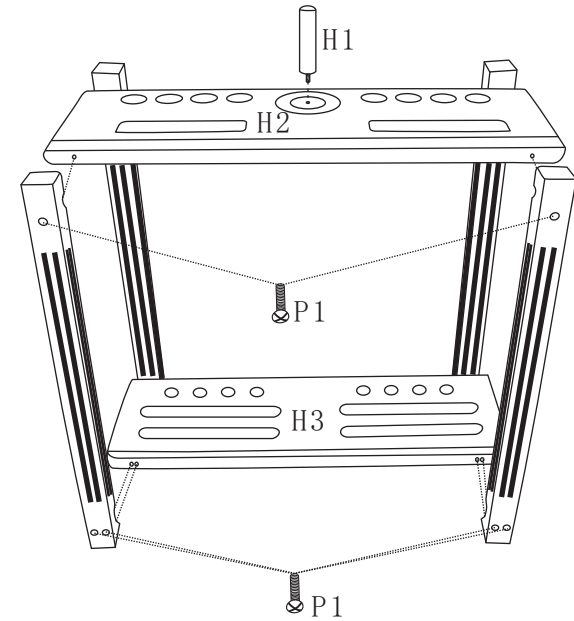

PRESIDENTIAL BILLIARDS, L.P.

PARTS LIST

P1		1/4" X 1-1/2"	12PCS
H1			1PCS
H2			1PCS
H3			1PCS
H4			4PCS

20221 Caroline Way, New Caney, TX 77357
 Tel: 281.572 4522 Fax: 281.572 4922
www.presidentialbilliards.com