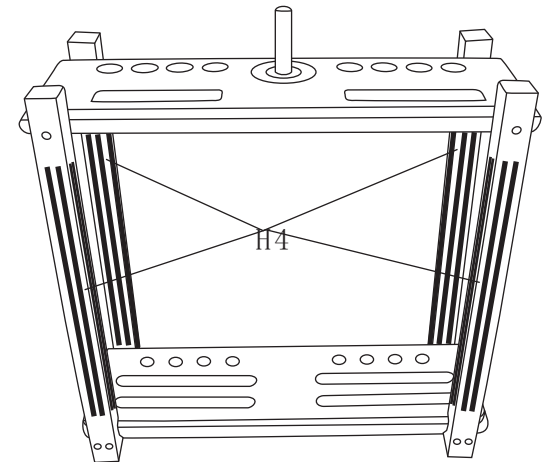

PRESIDENTIAL BILLIARDS, L.P.

PARTS LIST

P1		1/4" X 1-1/2"	12PCS
H1			1PCS
H2			1PCS
H3			1PCS
H4			4PCS

20221 Caroline Way, New Caney, TX 77357
 Tel: 281.572 4522 Fax: 281.572 4922
www.presidentialbilliards.com