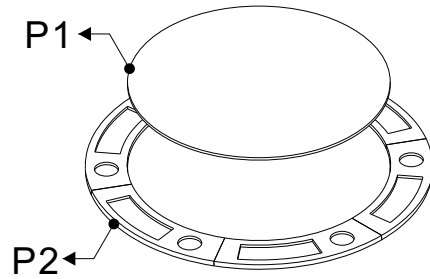

VIENNA POKER TABLE

Presidential Billiards, L.P.

Step 1

Step 2

Step 3

Finish