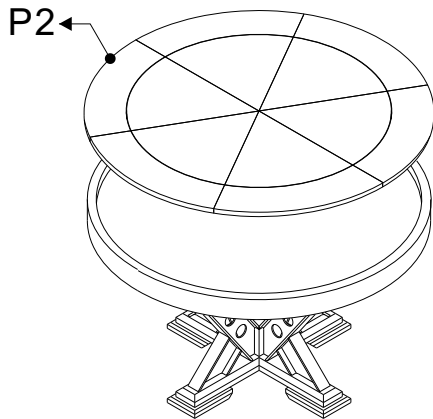

VIENNA POKER TABLE

Presidential Billiards, L.P.

Step 1

Step 2

Step 3

Finish