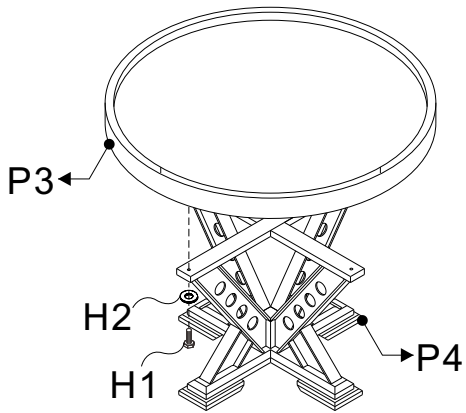

VIENNA POKER TABLE

Presidential Billiards, L.P.

Step 1