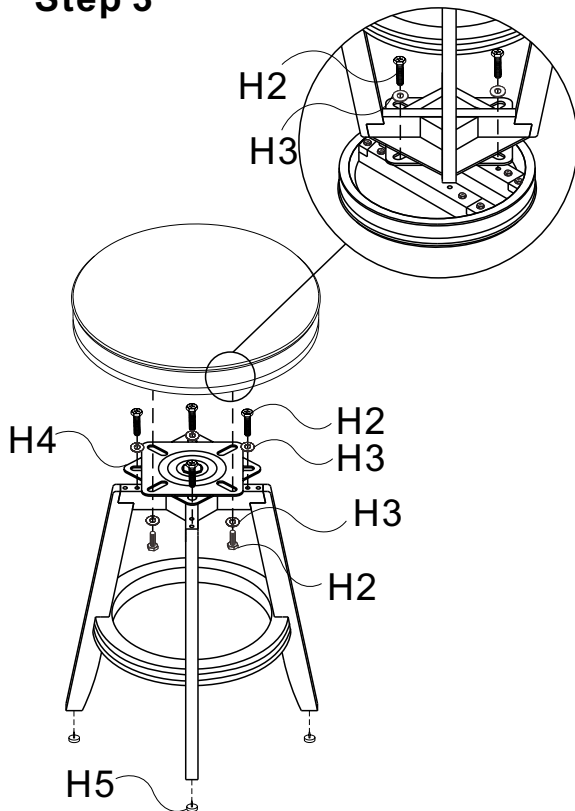

PUB STOOL

Presidential Billiards, L.P.

REPLACEMENT PARTS LIST				
PACKAGE	ITEM #	SAMPLE	DESCRIPTION	QTY.
HARDWARE	H1		HEX HEAD CROSS BOLT 1/4" X 2"(M6X50mm)	8
	H2		HEX HEAD CROSS BOLT 1/4" X 2"(M6X45mm)	12
	H3		FLAT WASHER 1/4" I.D.	20
	H4		SWIRL	1
	H5		FOOT NAIL	4
WOOD	P1		LEG	4
	P2		RING	1
	P3		BRACKET	1
	P4		SEAT BASE	1
	P5		CUSHION	1

PUB STOOL

Presidential Billiards, L.P.

Step 1

Step 2

Step 3

Finish