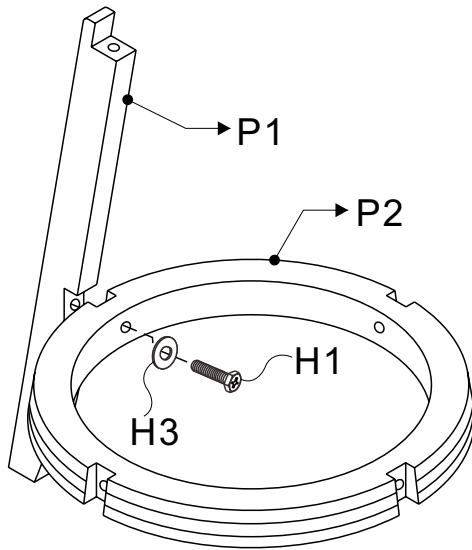

PUB STOOL

Presidential Billiards, L.P.

Step 1