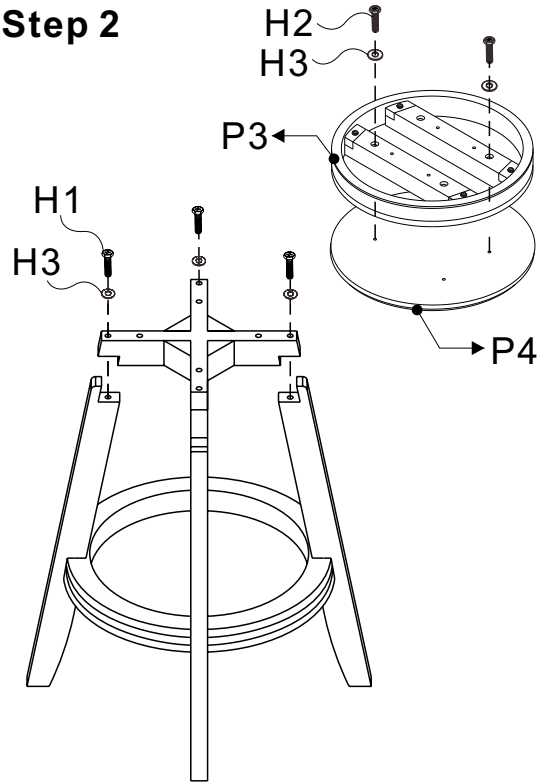

PUB STOOL

Presidential Billiards, L.P.

REPLACEMENT PARTS LIST				
PACKAGE	ITEM #	SAMPLE	DESCRIPTION	QTY.
HARDWARE	H1		HEX HEAD CROSS BOLT 1/4" X 2"(M6X50mm)	8
	H2		HEX HEAD CROSS BOLT 1/4" X 2"(M6X45mm)	12
	H3		FLAT WASHER 1/4" I.D.	20
	H4		SWIRL	1
	H5		FOOT NAIL	4
WOOD	P1		LEG	4
	P2		RING	1
	P3		BRACKET	1
	P4		SEAT BASE	1
	P5		CUSHION	1

PUB STOOL

Presidential Billiards, L.P.

Step 1

Step 2

Step 3

Finish