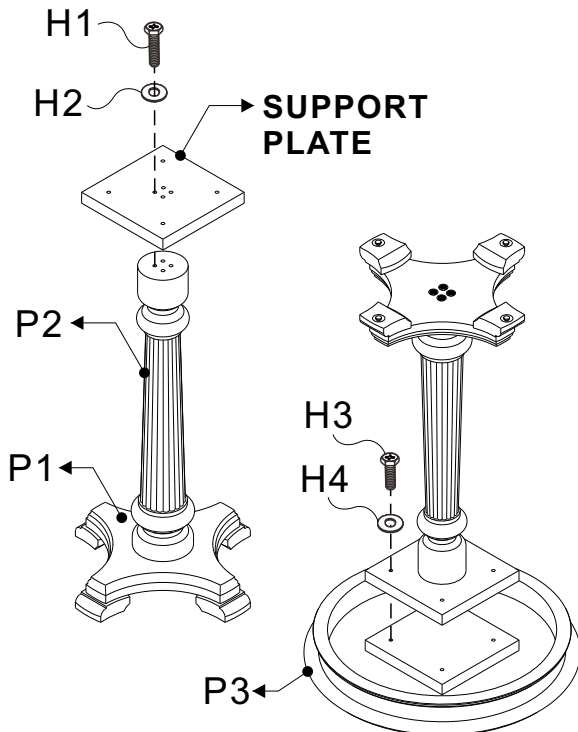

PUB TABLE

Presidential Billiards, L.P.

| Pub Table Components | | | | |
|----------------------|--------|---|---------------------------------------|------|
| PACKAGE | ITEM # | | DESCRIPTION | QTY. |
| HARDWARE | H1 |  | HEX HEAD CROSS BOLT 5/16" X 1 1/2" | 8 |
| | H2 |  | FLAT WASHER 5/16" I.D. | 8 |
| | H3 |  | HEX HEAD CROSS BOLT 5/16" X 1-1/4" | 4 |
| | H4 |  | FLAT WASHER 5/16" I.D. | 4 |
| WOOD | P1 |  | BASE | 1 |
| | P2 |  | PEDESTAL | 1 |
| | P3 |  | TABLE TOP | 1 |
| | | | | |
| | | | | |
| | | | | |

PUB TABLE

Presidential Billiards, L.P.

Step 1

Step 2

Step 3

Step 4