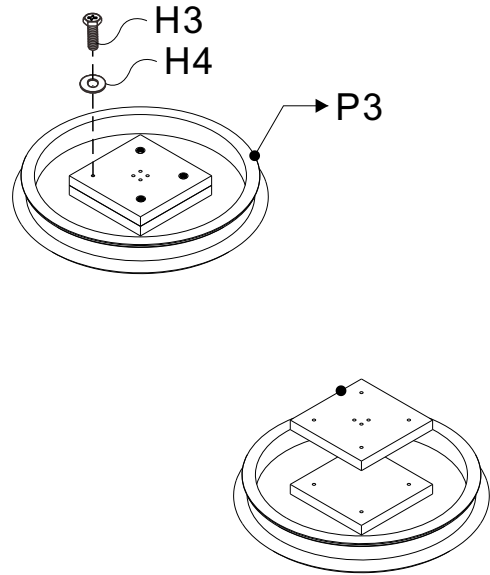

PUB TABLE

Presidential Billiards, L.P.

| Pub Table Components | | | | |
|----------------------|--------|---|---------------------------------------|------|
| PACKAGE | ITEM # | | DESCRIPTION | QTY. |
| HARDWARE | H1 |  | HEX HEAD CROSS BOLT 5/16" X 1 1/2" | 8 |
| | H2 |  | FLAT WASHER 5/16" I.D. | 8 |
| | H3 |  | HEX HEAD CROSS BOLT 5/16" X 1-1/4" | 4 |
| | H4 |  | FLAT WASHER 5/16" I.D. | 4 |
| WOOD | P1 |  | BASE | 1 |
| | P2 |  | PEDESTAL | 1 |
| | P3 |  | TABLE TOP | 1 |
| | | | | |
| | | | | |
| | | | | |

PUB TABLE

Presidential Billiards, L.P.

Step 1

Step 2

Step 3

Step 4