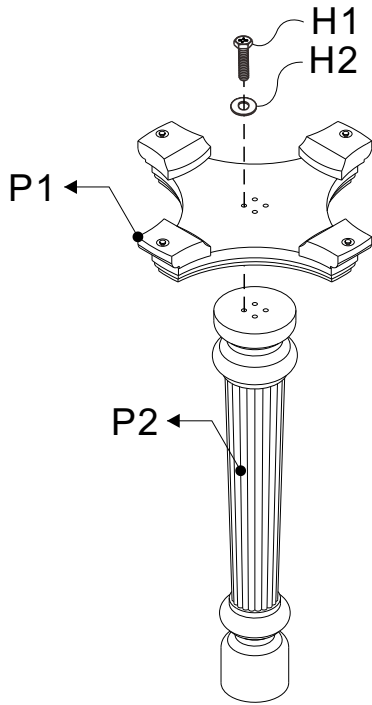

PUB TABLE

Presidential Billiards, L.P.

| Pub Table Components | | | | |
|----------------------|--------|---|---------------------------------------|------|
| PACKAGE | ITEM # | | DESCRIPTION | QTY. |
| HARDWARE | H1 |  | HEX HEAD CROSS BOLT 5/16" X 1 1/2" | 8 |
| | H2 |  | FLAT WASHER 5/16" I.D. | 8 |
| | H3 |  | HEX HEAD CROSS BOLT 5/16" X 1-1/4" | 4 |
| | H4 |  | FLAT WASHER 5/16" I.D. | 4 |
| WOOD | P1 |  | BASE | 1 |
| | P2 |  | PEDESTAL | 1 |
| | P3 |  | TABLE TOP | 1 |
| | | | | |
| | | | | |
| | | | | |

PUB TABLE

Presidential Billiards, L.P.

Step 1

Step 2

Step 3

Step 4