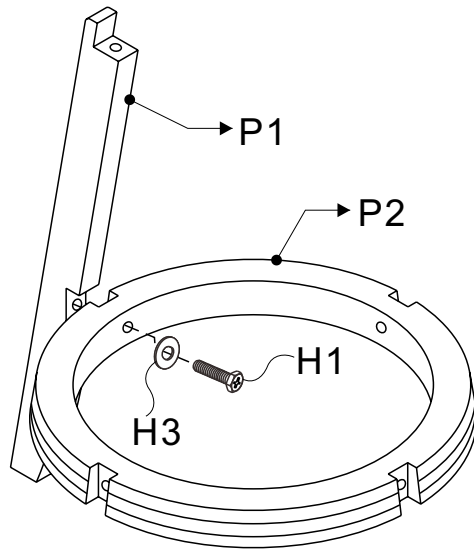

PUB STOOL

Presidential Billiards, L.P.

Step 1