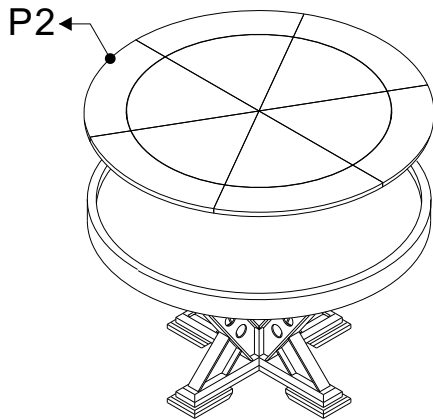

VIENNA POKER TABLE

Presidential Billiards, L.P.

COMPONENT PARTS				
PACKAGE	ITEM #	SAMPLE	DESCRIPTION	QTY.
HARDWARE	H1		HEX HEAD CROSS BOLT 3/8" X 2-3/8"(M10X60mm)	4
	H2		FLAT WASHER 3/8" I.D.	4
WOOD	P1		CUSHION	1
	P2		TABLE TOP	1
	P3		APRON	1
	P4		PEDESTAL	1

VIENNA POKER TABLE

Presidential Billiards, L.P.

Step 1

Step 2

Step 3

Finish