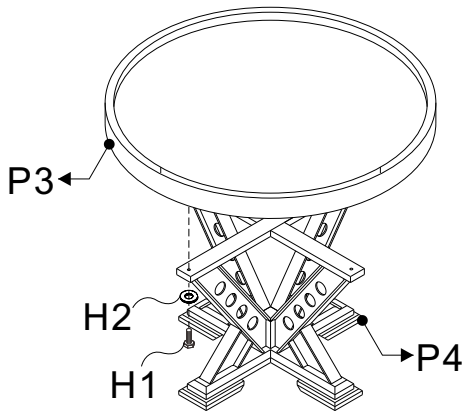

VIENNA POKER TABLE

Presidential Billiards, L.P.

COMPONENT PARTS				
PACKAGE	ITEM #	SAMPLE	DESCRIPTION	QTY.
HARDWARE	H1		HEX HEAD CROSS BOLT 3/8" X 2-3/8"(M10X60mm)	4
	H2		FLAT WASHER 3/8" I.D.	4
WOOD	P1		CUSHION	1
	P2		TABLE TOP	1
	P3		APRON	1
	P4		PEDESTAL	1

VIENNA POKER TABLE

Presidential Billiards, L.P.

Step 1

Step 2

Step 3

Finish