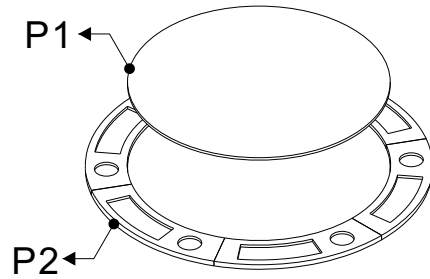

VIENNA POKER TABLE

Presidential Billiards, L.P.

COMPONENT PARTS				
PACKAGE	ITEM #	SAMPLE	DESCRIPTION	QTY.
HARDWARE	H1		HEX HEAD CROSS BOLT 3/8" X 2-3/8"(M10X60mm)	4
	H2		FLAT WASHER 3/8" I.D.	4
WOOD	P1		CUSHION	1
	P2		TABLE TOP	1
	P3		APRON	1
	P4		PEDESTAL	1

VIENNA POKER TABLE

Presidential Billiards, L.P.

Step 1

Step 2

Step 3

Finish